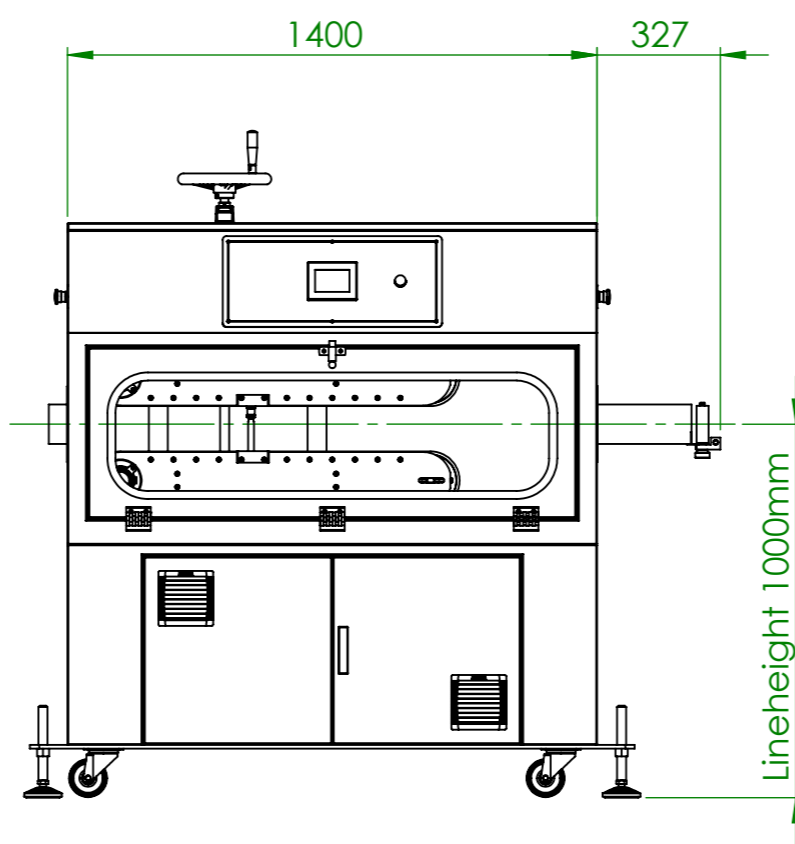

1

2

3

4

5

6

A

B

C

D

E

F

Gillard Cutting Technology
Alexandra Way
Ashchurch Business Centre
Tewkesbury,
Glos. GL20 8NB
England.
Tel: 01684 290243
E-mail: sales@gillard.co.uk

This drawing is the property of Gillard Cutting Technology & must not be copied or shown to third parties without prior written consent.

DESCRIPTION
UA-P95 LT/LHD

SCALE 1:20

SHEET No 2 of 2

DRAWING No A800283

REV
SHEET SIZE A3