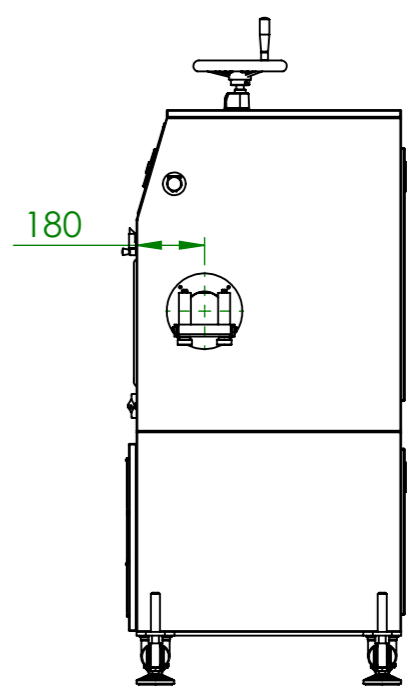

1

2

3

4

5

6

A

B

C

D

E

F

Gillard Cutting Technology
Alexandra Way
Ashchurch Business Centre
Tewkesbury,
Glos. GL20 8NB
England.
Tel: 01684 290243
E-mail: sales@gillard.co.uk

This drawing is the property of Gillard Cutting Technology & must not be copied or shown to third parties without prior written consent.

DESCRIPTION
UA-P95 LT/LHD

SCALE 1:20

SHEET No 2 of 2

DRAWING No A800283

REV
SHEET SIZE A3