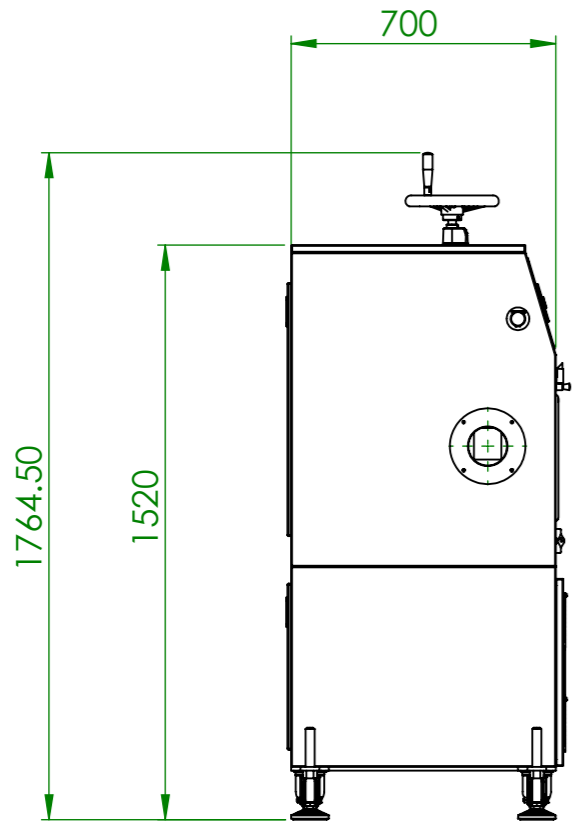

1

2

3

4

5

6

A

B

C

D

E

F

Gillard Cutting Technology
Alexandra Way
Ashchurch Business Centre
Tewkesbury,
Glos. GL20 8NB
England.
Tel: 01684 290243
E-mail: sales@gillard.co.uk

This drawing is the property of Gillard Cutting Technology & must not be copied or shown to third parties without prior written consent.

DESCRIPTION
UA-P95 LT/LHD

SCALE 1:20

SHEET No 2 of 2

DRAWING No A800283

REV
SHEET SIZE A3