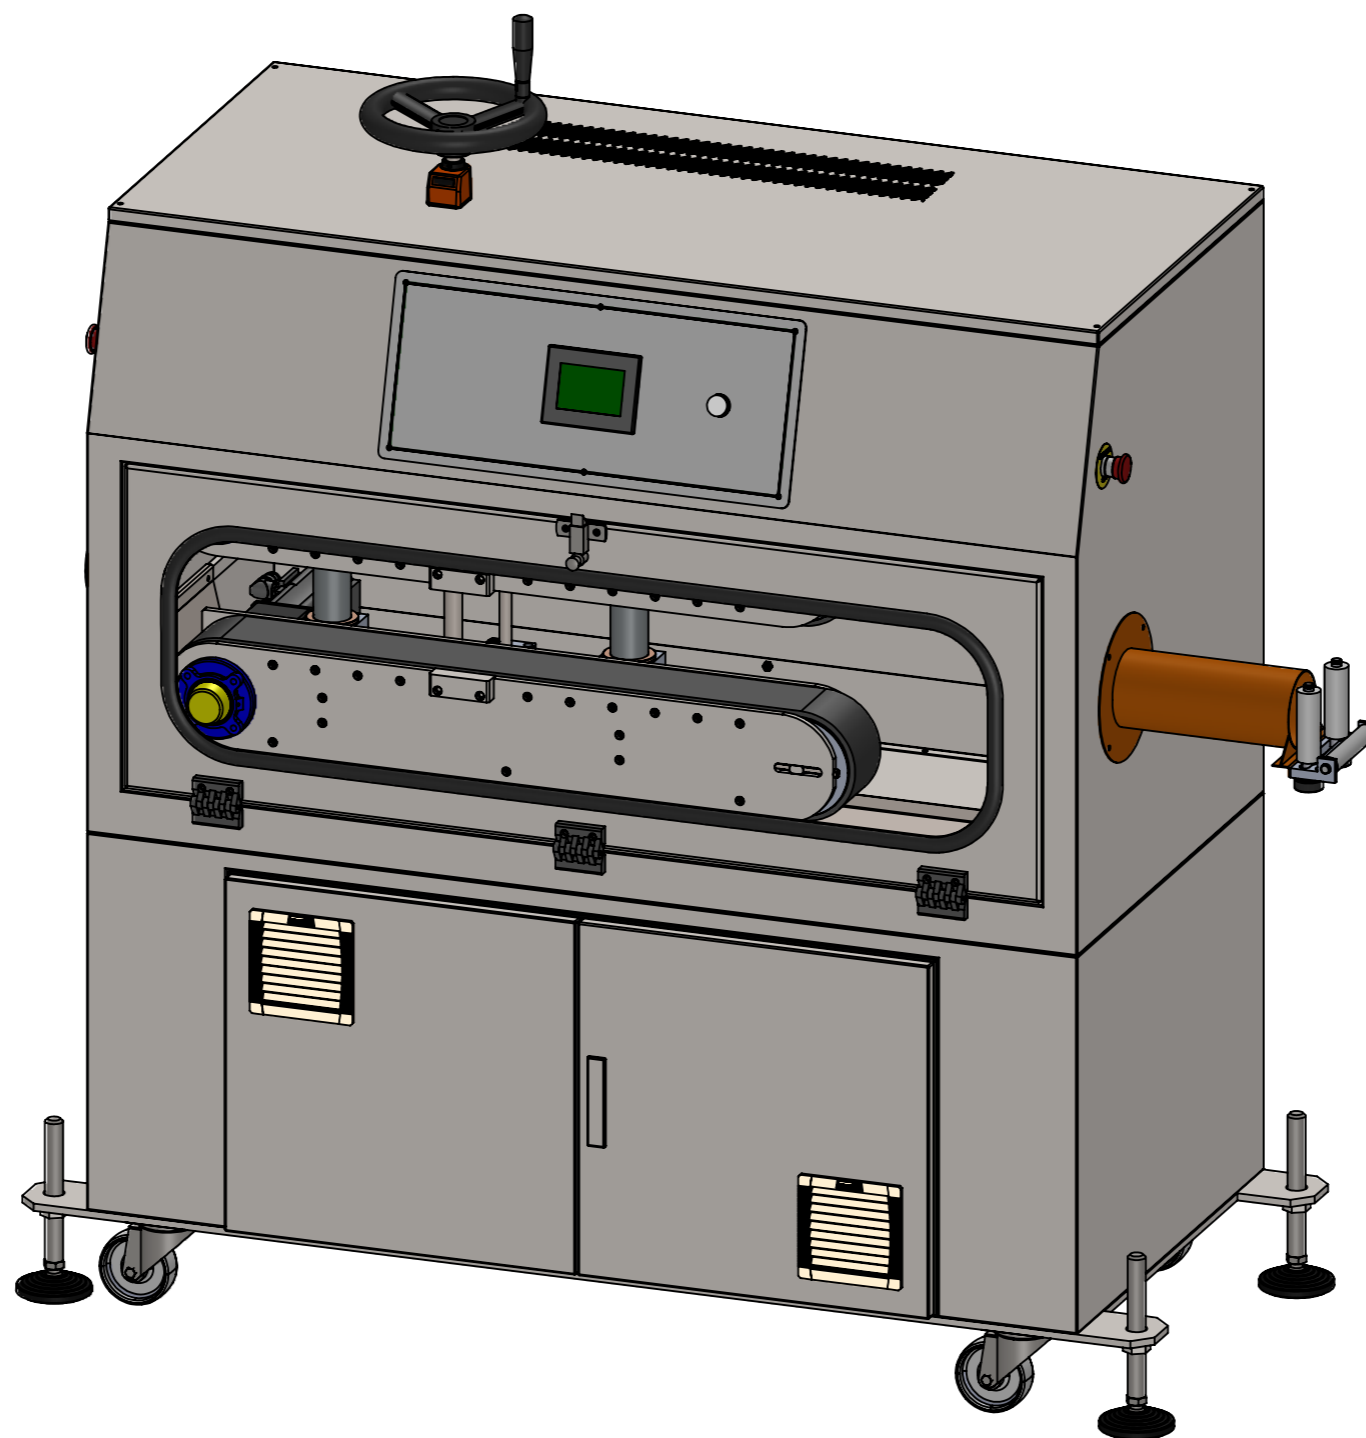

1

2

3

4

5

6

A

B

C

D

E

F

Gillard

Gillard Cutting Technology
Alexandra Way
Ashchurch Business Centre
Tewkesbury,
Glos. GL20 8NB
England.
Tel: 01684 290243
E-mail: sales@gillard.co.uk

This drawing is the property of Gillard Cutting Technology & must not be copied or shown to third parties without prior written consent.

DESCRIPTION

UA-P95 LT/LHD

SCALE 1:10

SHEET No 1 of 2

DRAWING No A800283

REV

SHEET SIZE
A3