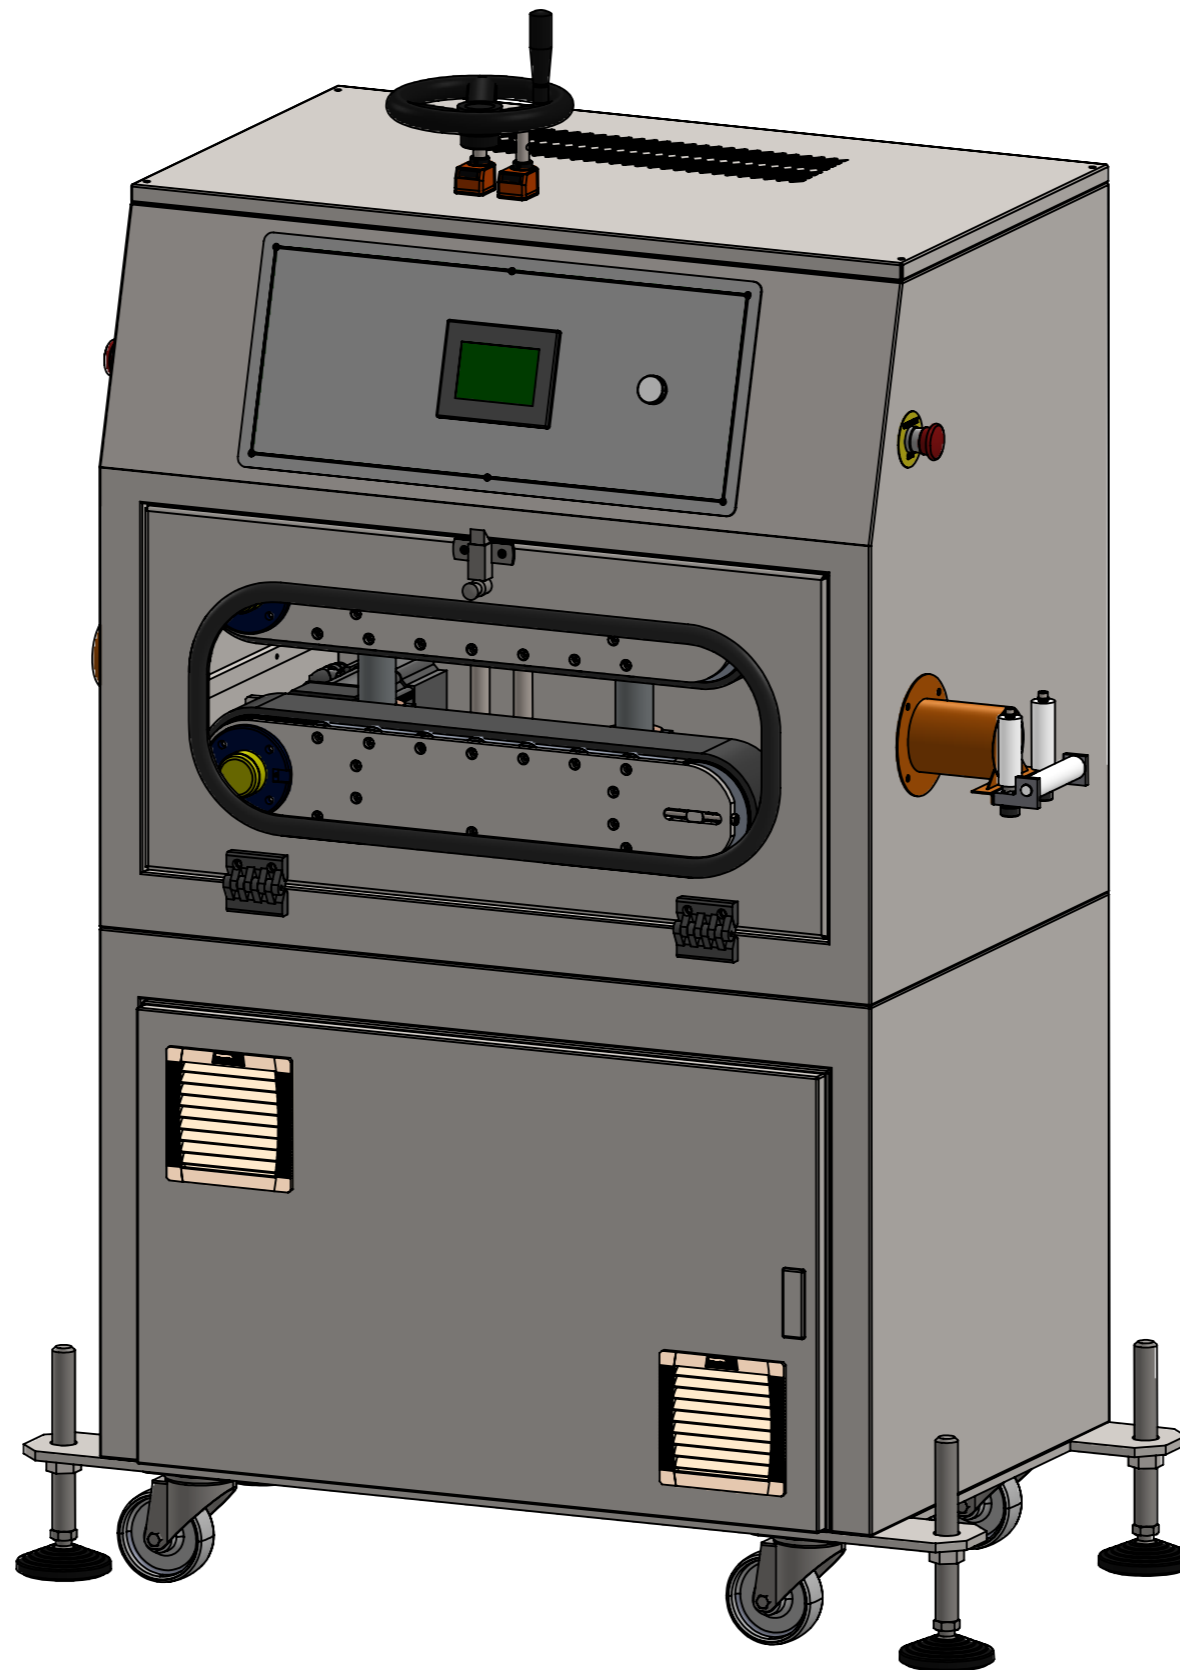

1

2

3

4

5

6

A

B

C

D

E

F

Gillard

Gillard Cutting Technology
Alexandra Way
Ashchurch Business Centre
Tewkesbury,
Glos. GL20 8NB
England.
Tel: 01684 290243
E-mail: sales@gillard.co.uk

This drawing is the property of Gillard Cutting Technology & must not be copied or shown to third parties without prior written consent.

DESCRIPTION
UA-P75/HD

SCALE 1:8

SHEET No 1 of 2

DRAWING No A800284

REV

SHEET SIZE
A3