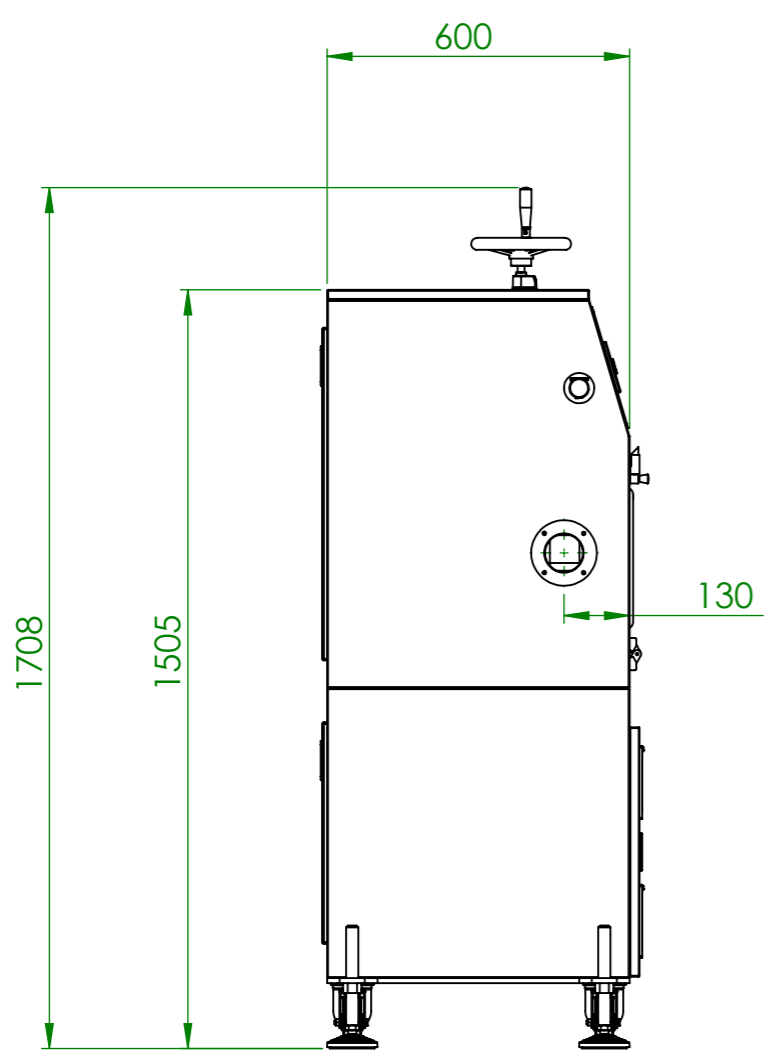

1

2

3

4

5

6

A

B

C

D

E

F

Gillard

Gillard Cutting Technology
Alexandra Way
Ashchurch Business Centre
Tewkesbury,
Glos. GL20 8NB
England.
Tel: 01684 290243
E-mail: sales@gillard.co.uk

This drawing is the property of Gillard Cutting Technology & must not be copied or shown to third parties without prior written consent.

DESCRIPTION
UA-P75/HD

SCALE 1:15

SHEET No 2 of 2

DRAWING No A800284

REV
SHEET SIZE A3