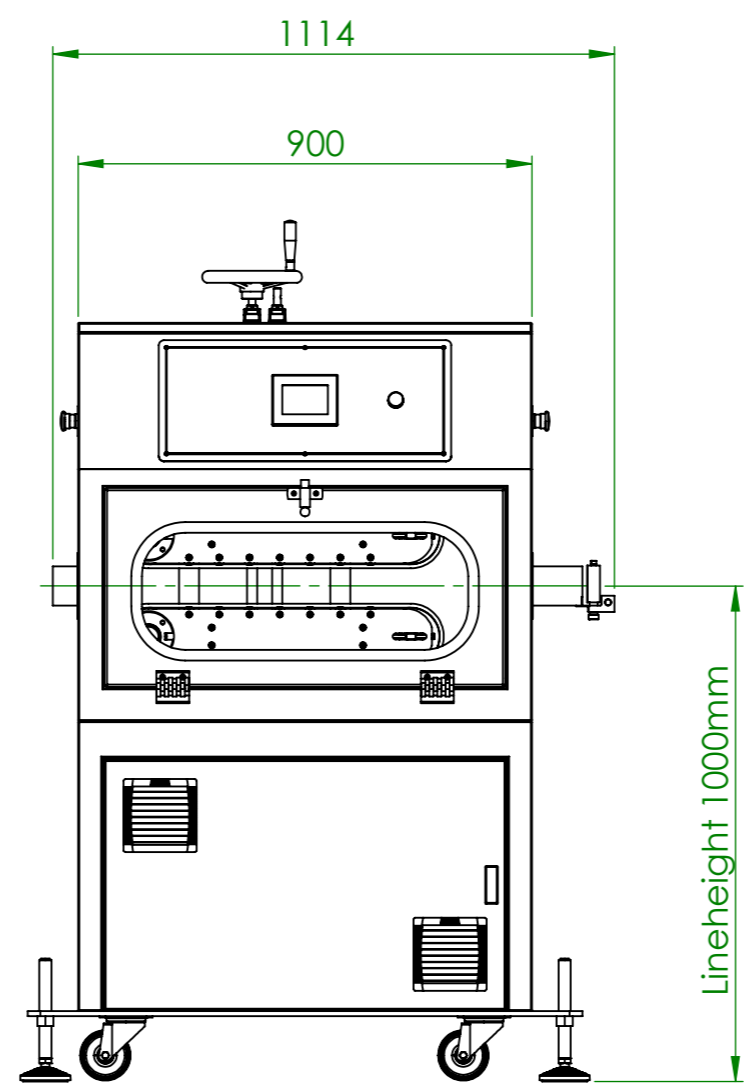

1

2

3

4

5

6

A

B

C

D

E

F

Gillard

Gillard Cutting Technology
Alexandra Way
Ashchurch Business Centre
Tewkesbury,
Glos. GL20 8NB
England.
Tel: 01684 290243
E-mail: sales@gillard.co.uk

This drawing is the property of Gillard Cutting Technology & must not be copied or shown to third parties without prior written consent.

DESCRIPTION
UA-P75/HD

SCALE 1:15

SHEET No 2 of 2

DRAWING No A800284

REV
SHEET SIZE A3