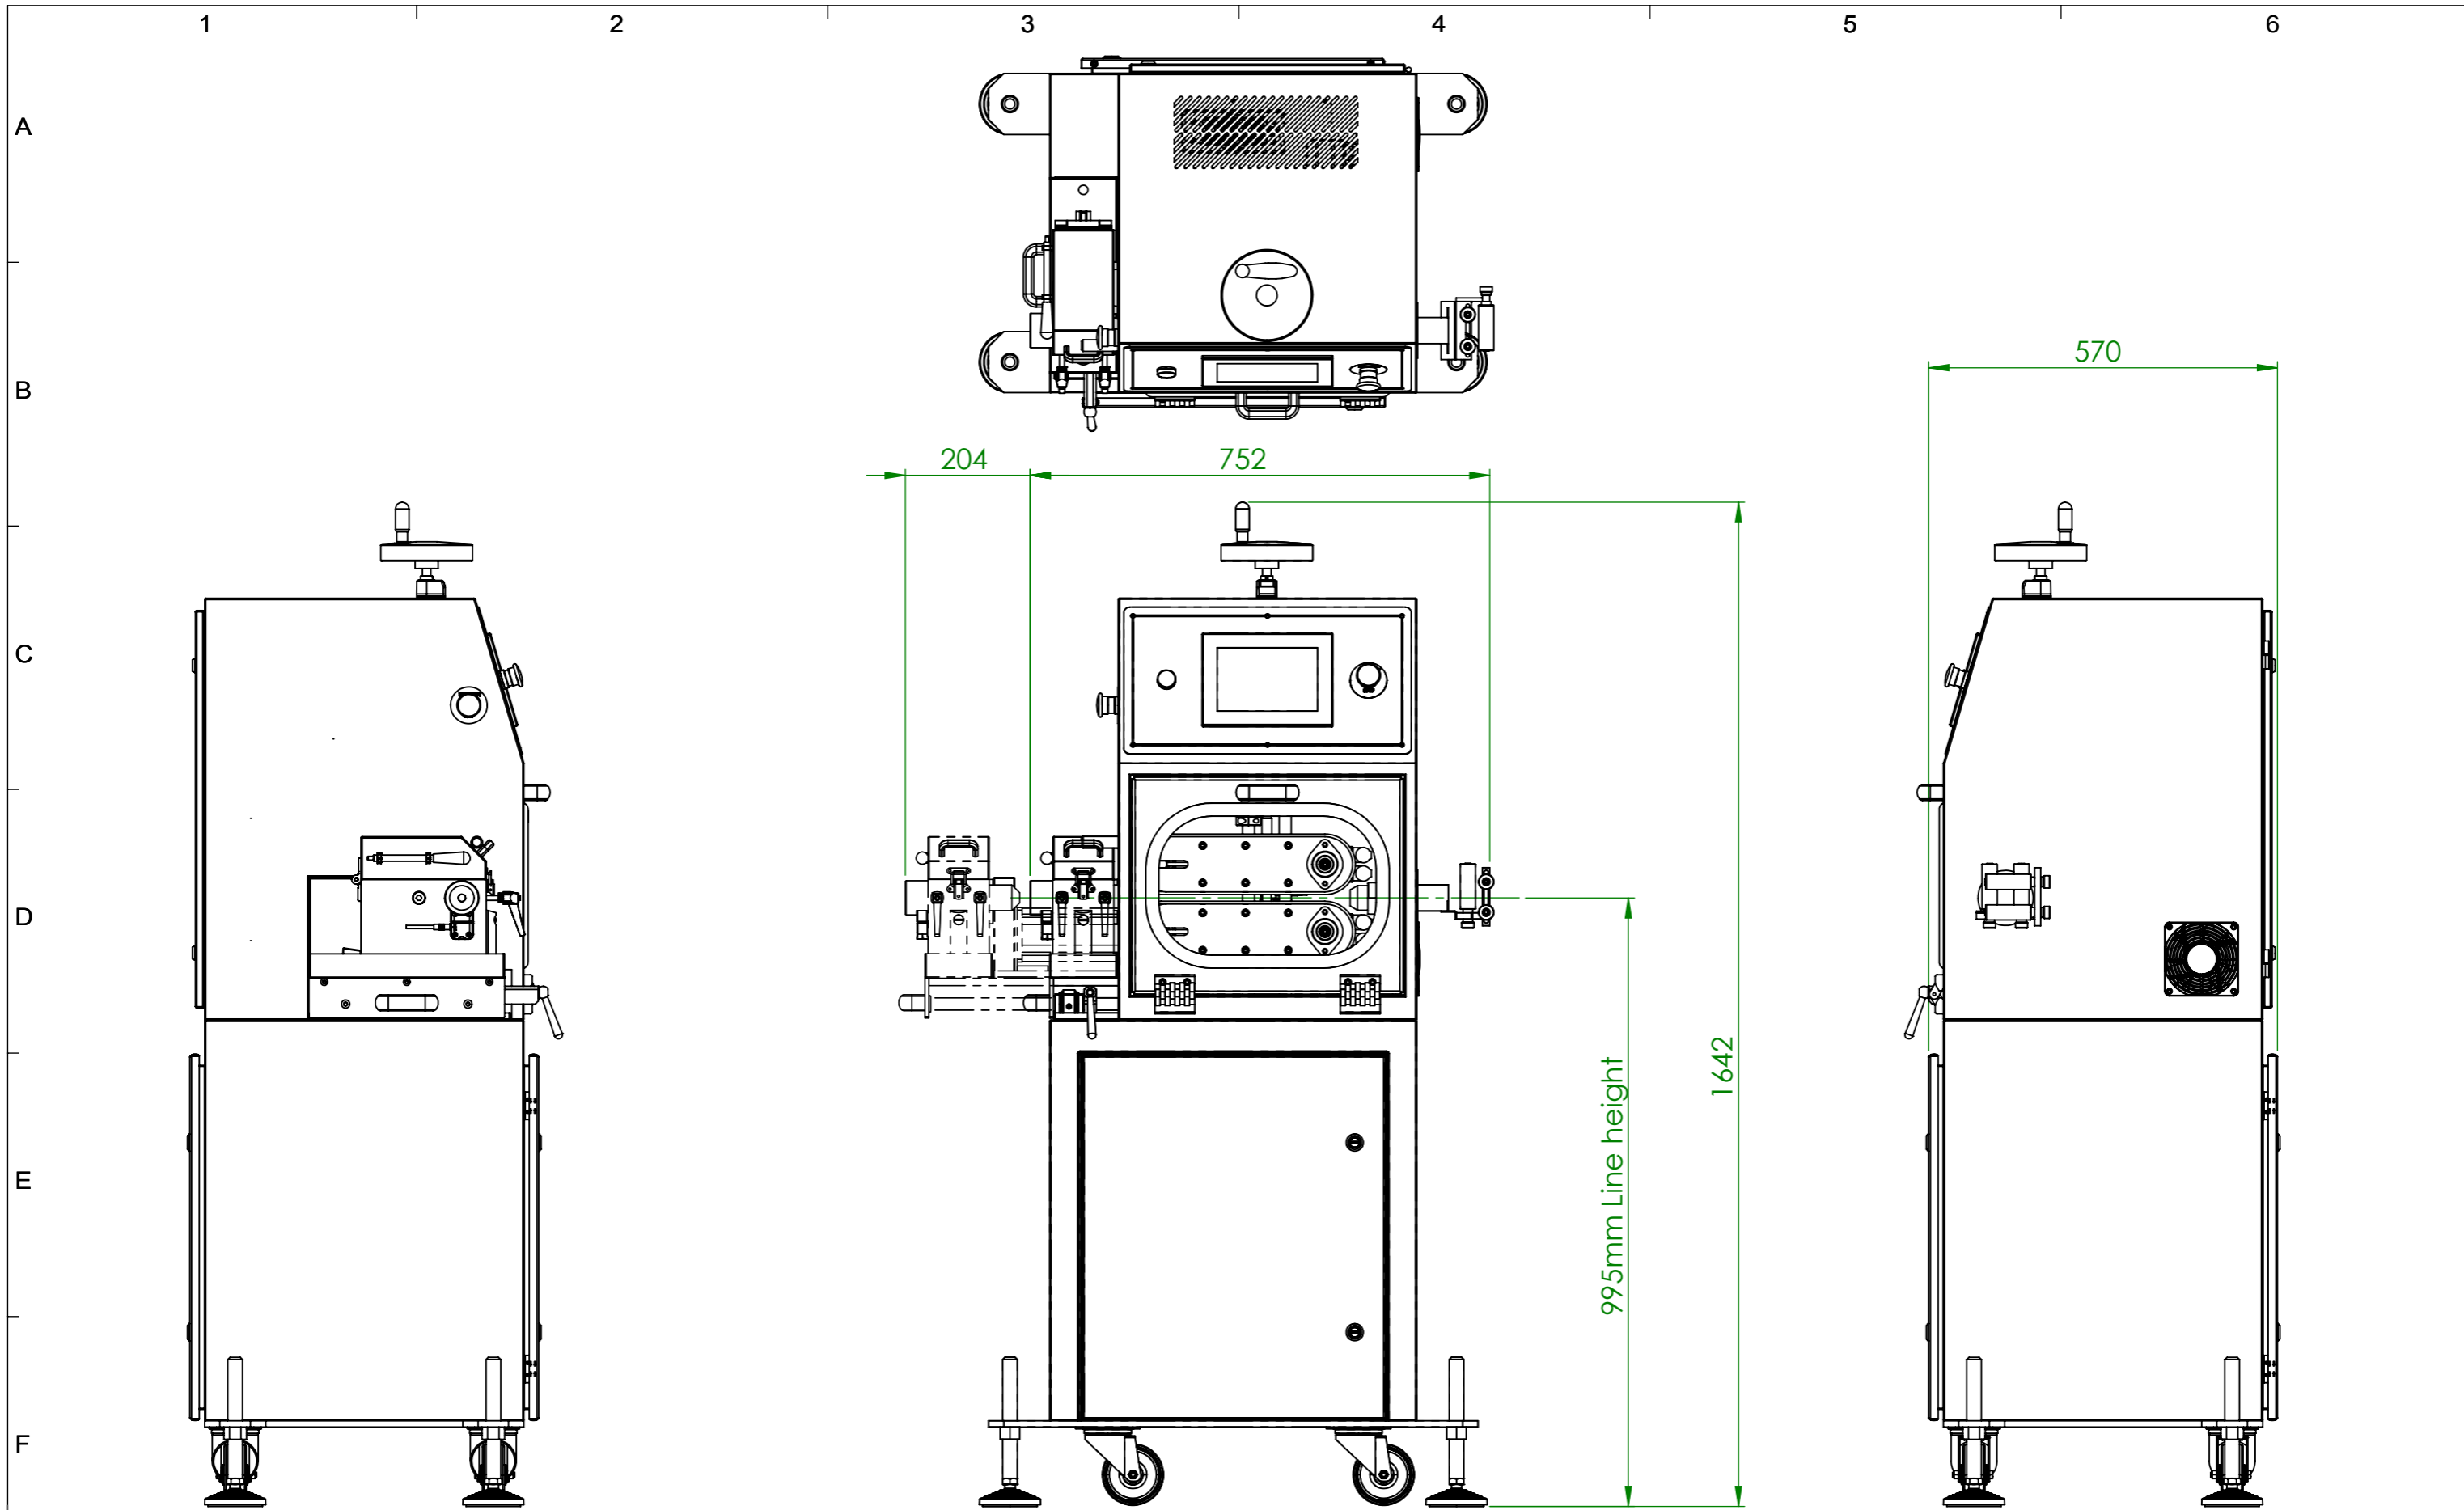

Gillard

Gillard Cutting Technology
Alexandra Way
Ashchurch Business Centre
Tewkesbury,
Glos. GL20 8NB
England.
Tel: 01684 290243
E-mail: sales@gillard.co.uk

This drawing is the property of Gillard Cutting Technology & must not be copied or shown to third parties without prior written consent.

DESCRIPTION
ST-Mini/30A-SB-UA50

SCALE 1:10

SHEET No 2 of 2

DRAWING No A800307

REV

SHEET SIZE
A3