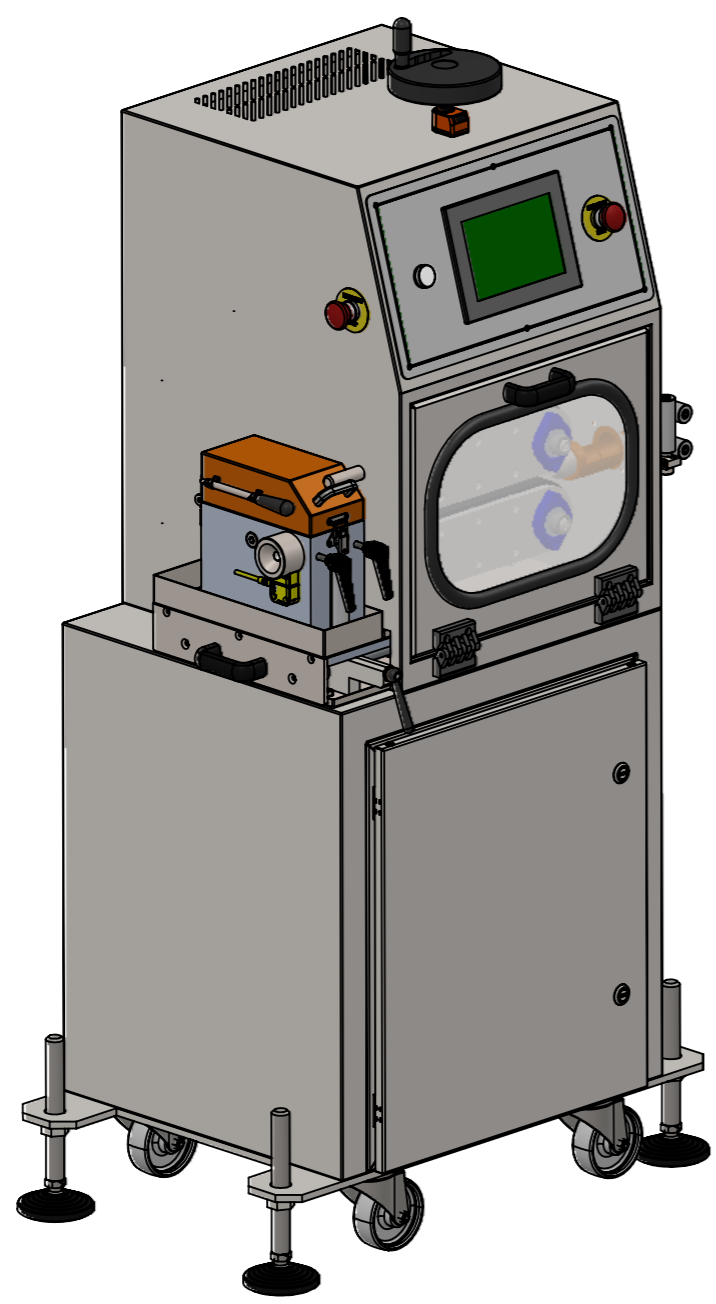

1

2

3

4

5

6

A

B

C

D

E

F

Gillard Cutting Technology
Alexandra Way
Ashchurch Business Centre
Tewkesbury,
Glos. GL20 8NB
England.
Tel: 01684 290243
E-mail: sales@gillard.co.uk

This drawing is the property of Gillard Cutting Technology & must not be copied or shown to third parties without prior written consent.

DESCRIPTION
ST-Mini/30A-SB-UA50

SCALE 1:10

SHEET No 1 of 2

DRAWING No A800307

REV
SHEET SIZE A3