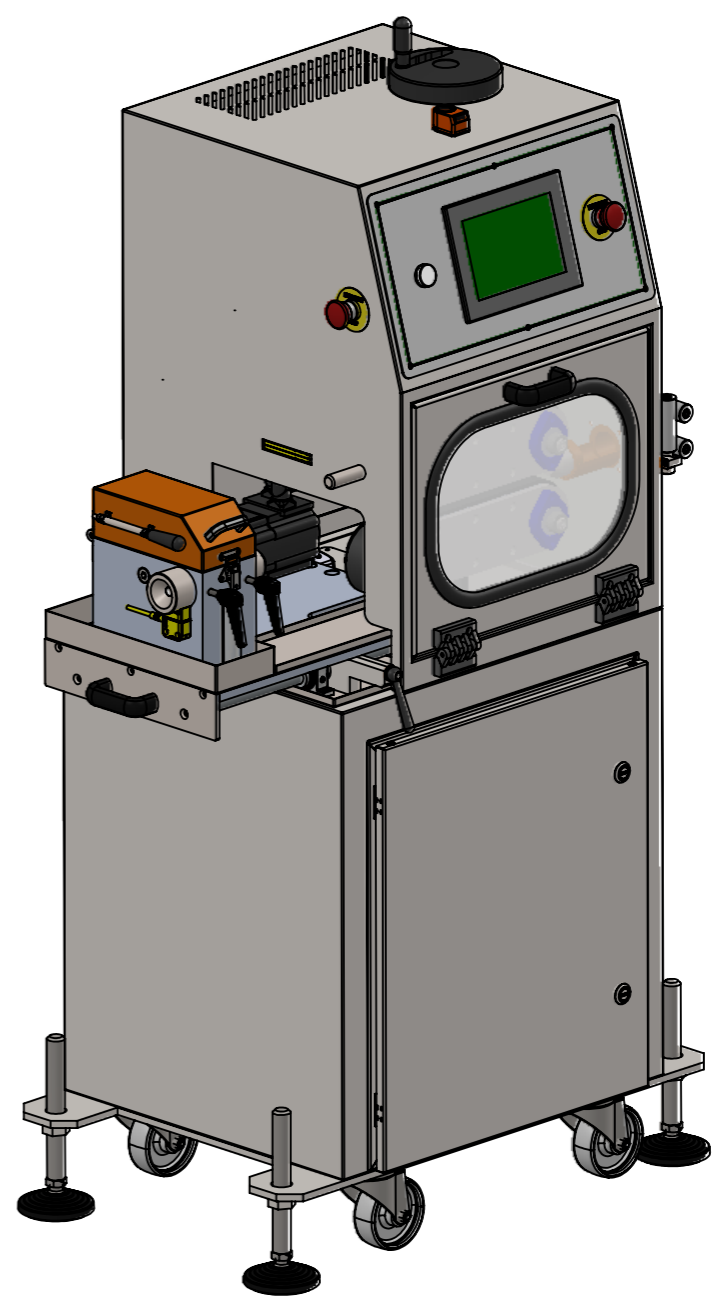

1

2

3

4

5

6

A

B

C

D

E

F

Gillard Cutting Technology
Alexandra Way
Ashchurch Business Centre
Tewkesbury,
Glos. GL20 8NB
England.
Tel: 01684 290243
E-mail: sales@gillard.co.uk

This drawing is the property of Gillard Cutting Technology & must not be copied or shown to third parties without prior written consent.

DESCRIPTION
ST-Mini/30A-SB-UA50

SCALE 1:10

SHEET No 1 of 2

DRAWING No A800307

REV
SHEET SIZE A3