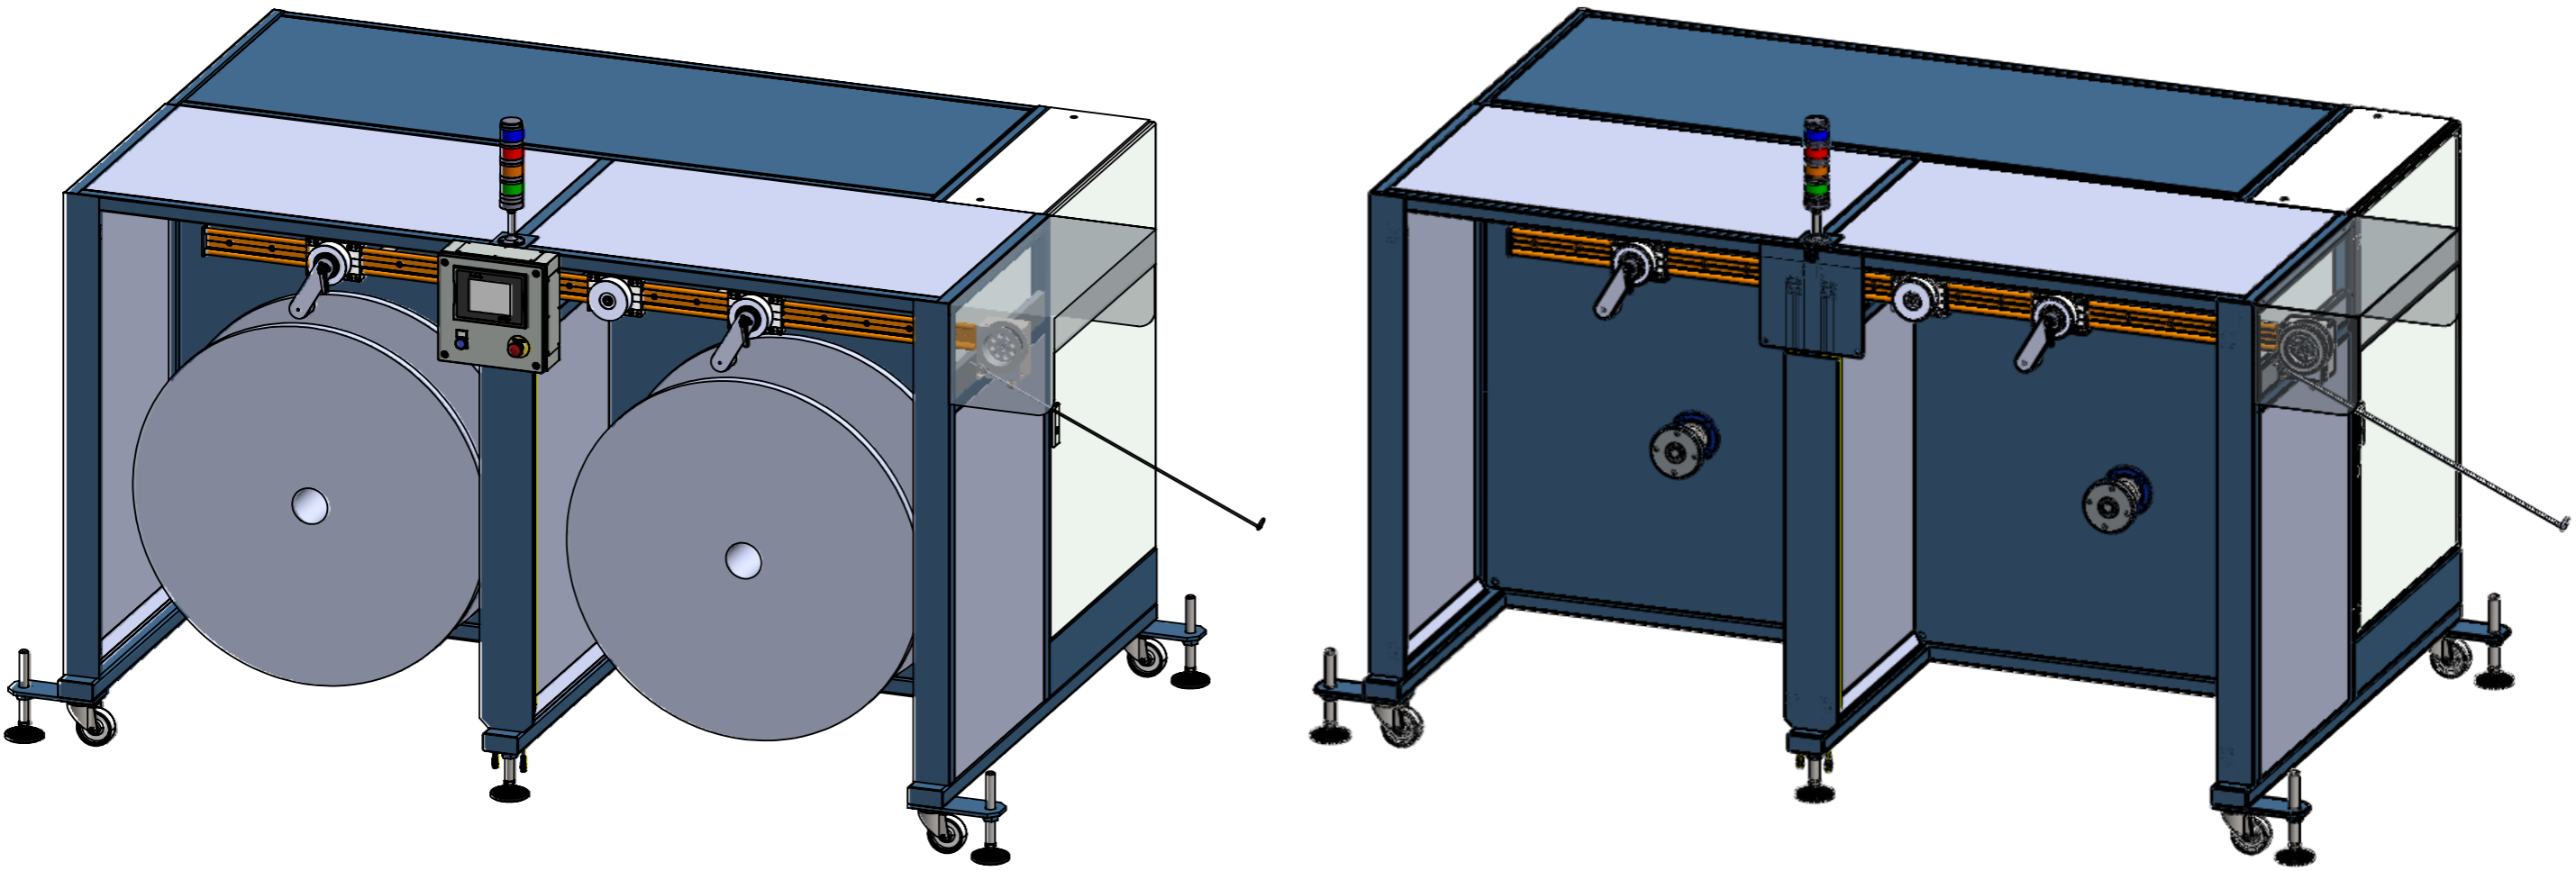

1

2

3

4

5

6

A

B

C

D

E

F

Gillard

Gillard Cutting Technology
Alexandra Way
Ashchurch Business Centre
Tewkesbury,
Glos. GL20 8NB
England.
Tel: 01684 290243
E-mail: sales@gillard.co.uk

This drawing is the property of Gillard Cutting Technology & must not be copied or shown to third parties without prior written consent.

DESCRIPTION
504/2HD-S

SCALE /

SHEET No 1 of 2

DRAWING No A900007

REV
SHEET SIZE A3