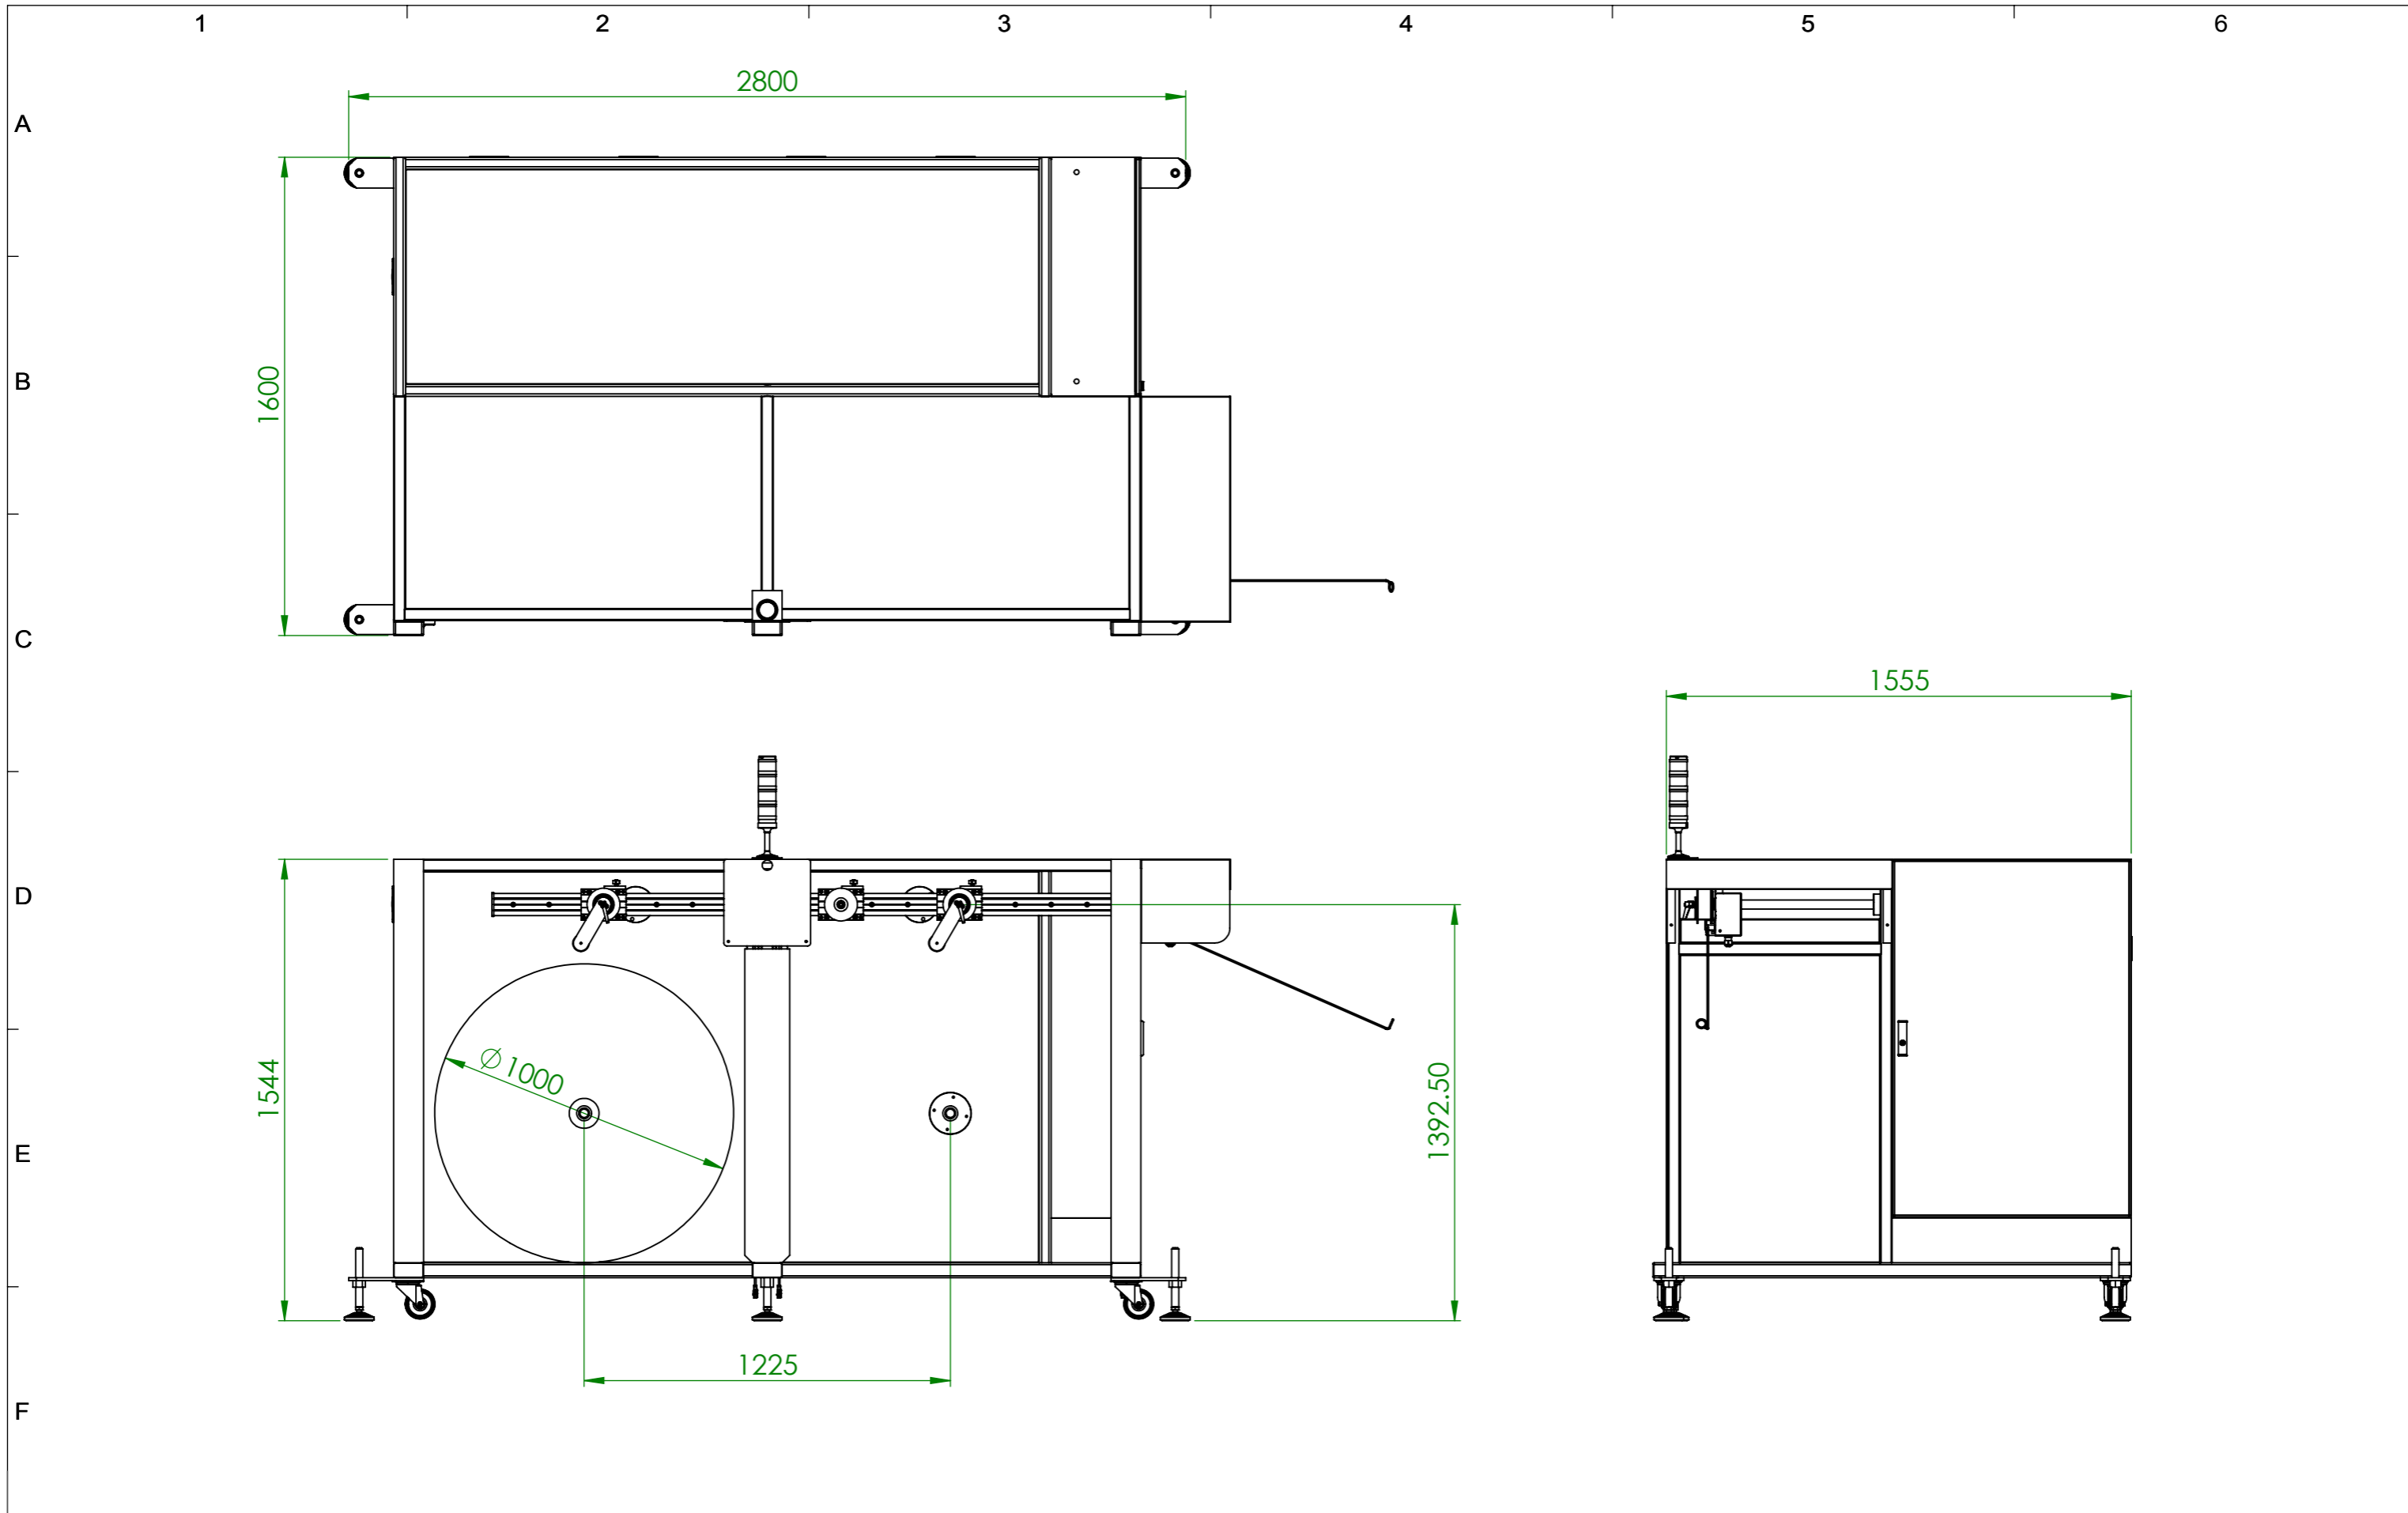

Gillard Cutting Technology
Alexandra Way
Ashchurch Business Centre
Tewkesbury,
Glos. GL20 8NB
England.
Tel: 01684 290243
E-mail: sales@gillard.co.uk

This drawing is the property of Gillard Cutting Technology & must not be copied or shown to third parties without prior written consent.

DESCRIPTION
504/2HD-S

SCALE 1:20

SHEET No 2 of 2

DRAWING No A900007

REV
SHEET SIZE A3