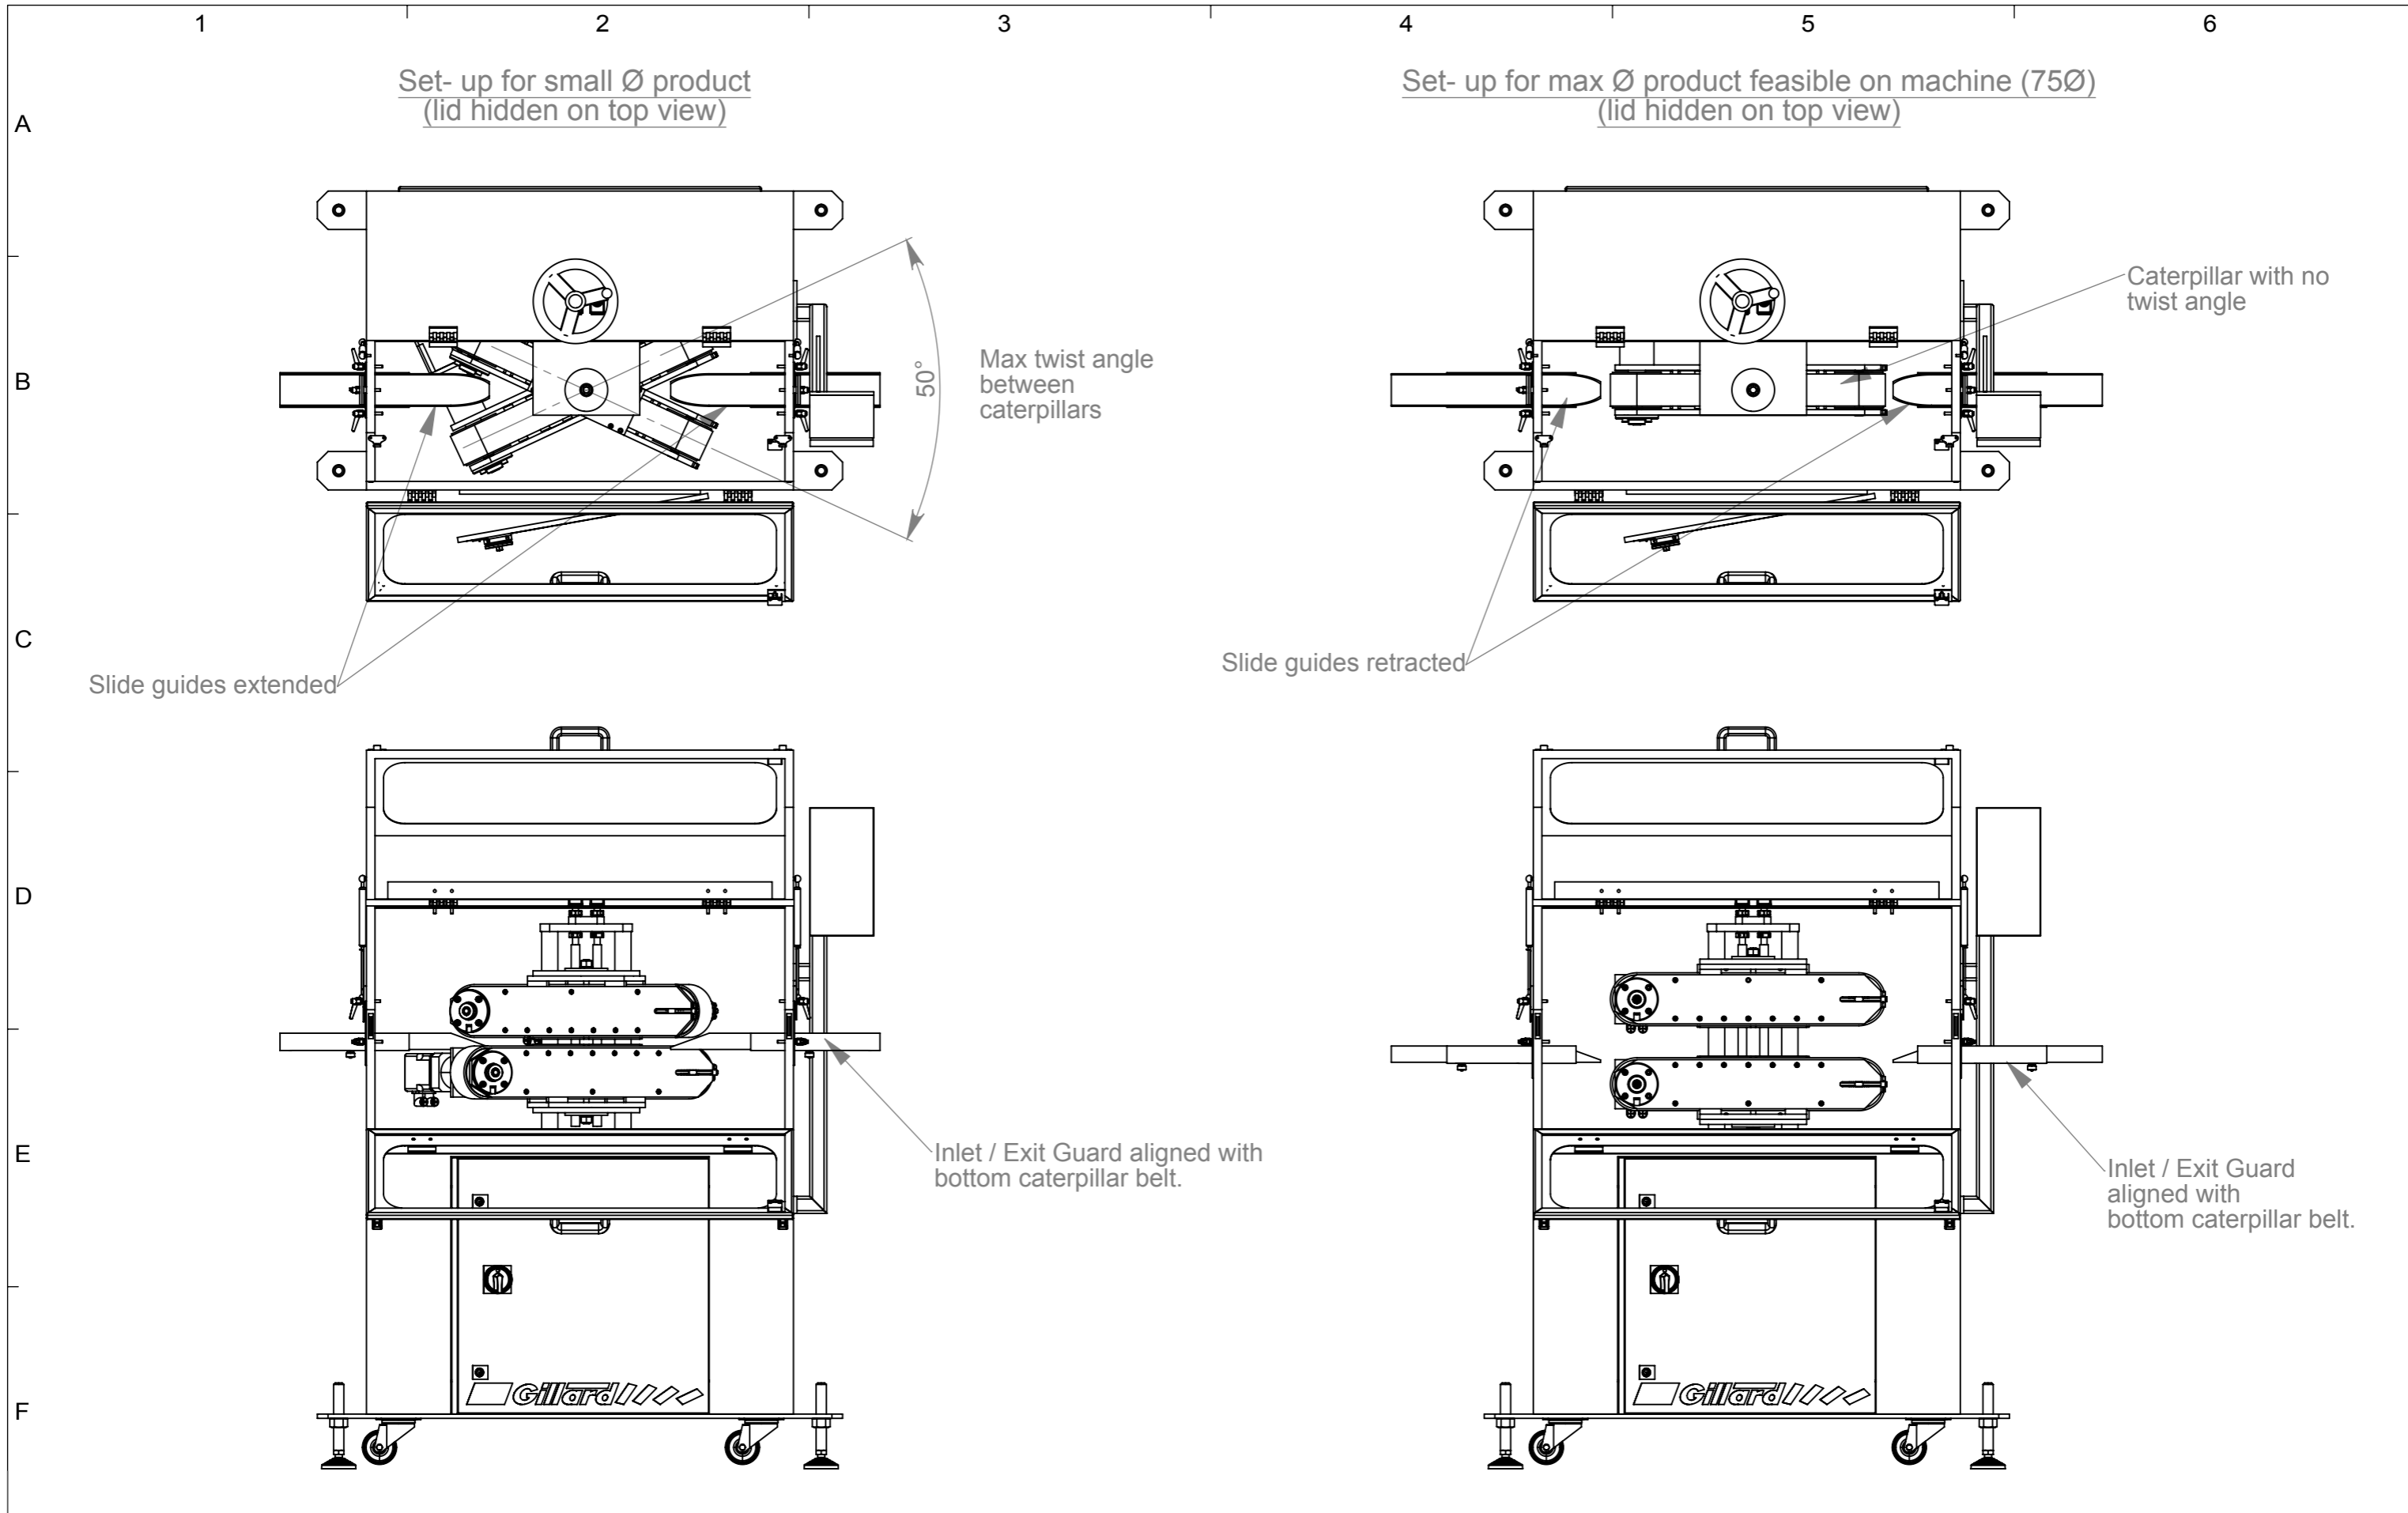

This drawing is the property of Gillard Cutting Technology & must not be copied or shown to third parties without prior written consent.

UNITS	mm	DESCRIPTION
SCALE	1:12	Main Assembly
PROJECTION:		
		DO NOT SCALE DRAWING
SHEET No	1 of 3	General Layout
DRAWING No		7429LA010
		A3

This drawing is the property of Gillard Cutting Technology & must not be copied or shown to third parties without prior written consent.

UNITS	mm	DESCRIPTION
SCALE	1:12	Main Assembly
PROJECTION:		
DO NOT SCALE DRAWING		General Layout
SHEET No	2 of 3	DRAWING No
		7429LA010
		A3

This drawing is the property of Gillard Cutting Technology & must not be copied or shown to third parties without prior written consent.

UNITS	mm	DESCRIPTION
SCALE	1:14	Main Assembly
PROJECTION:		
DO NOT SCALE DRAWING		General Layout
SHEET No	3 of 3	DRAWING No
		7429LA010
		A3