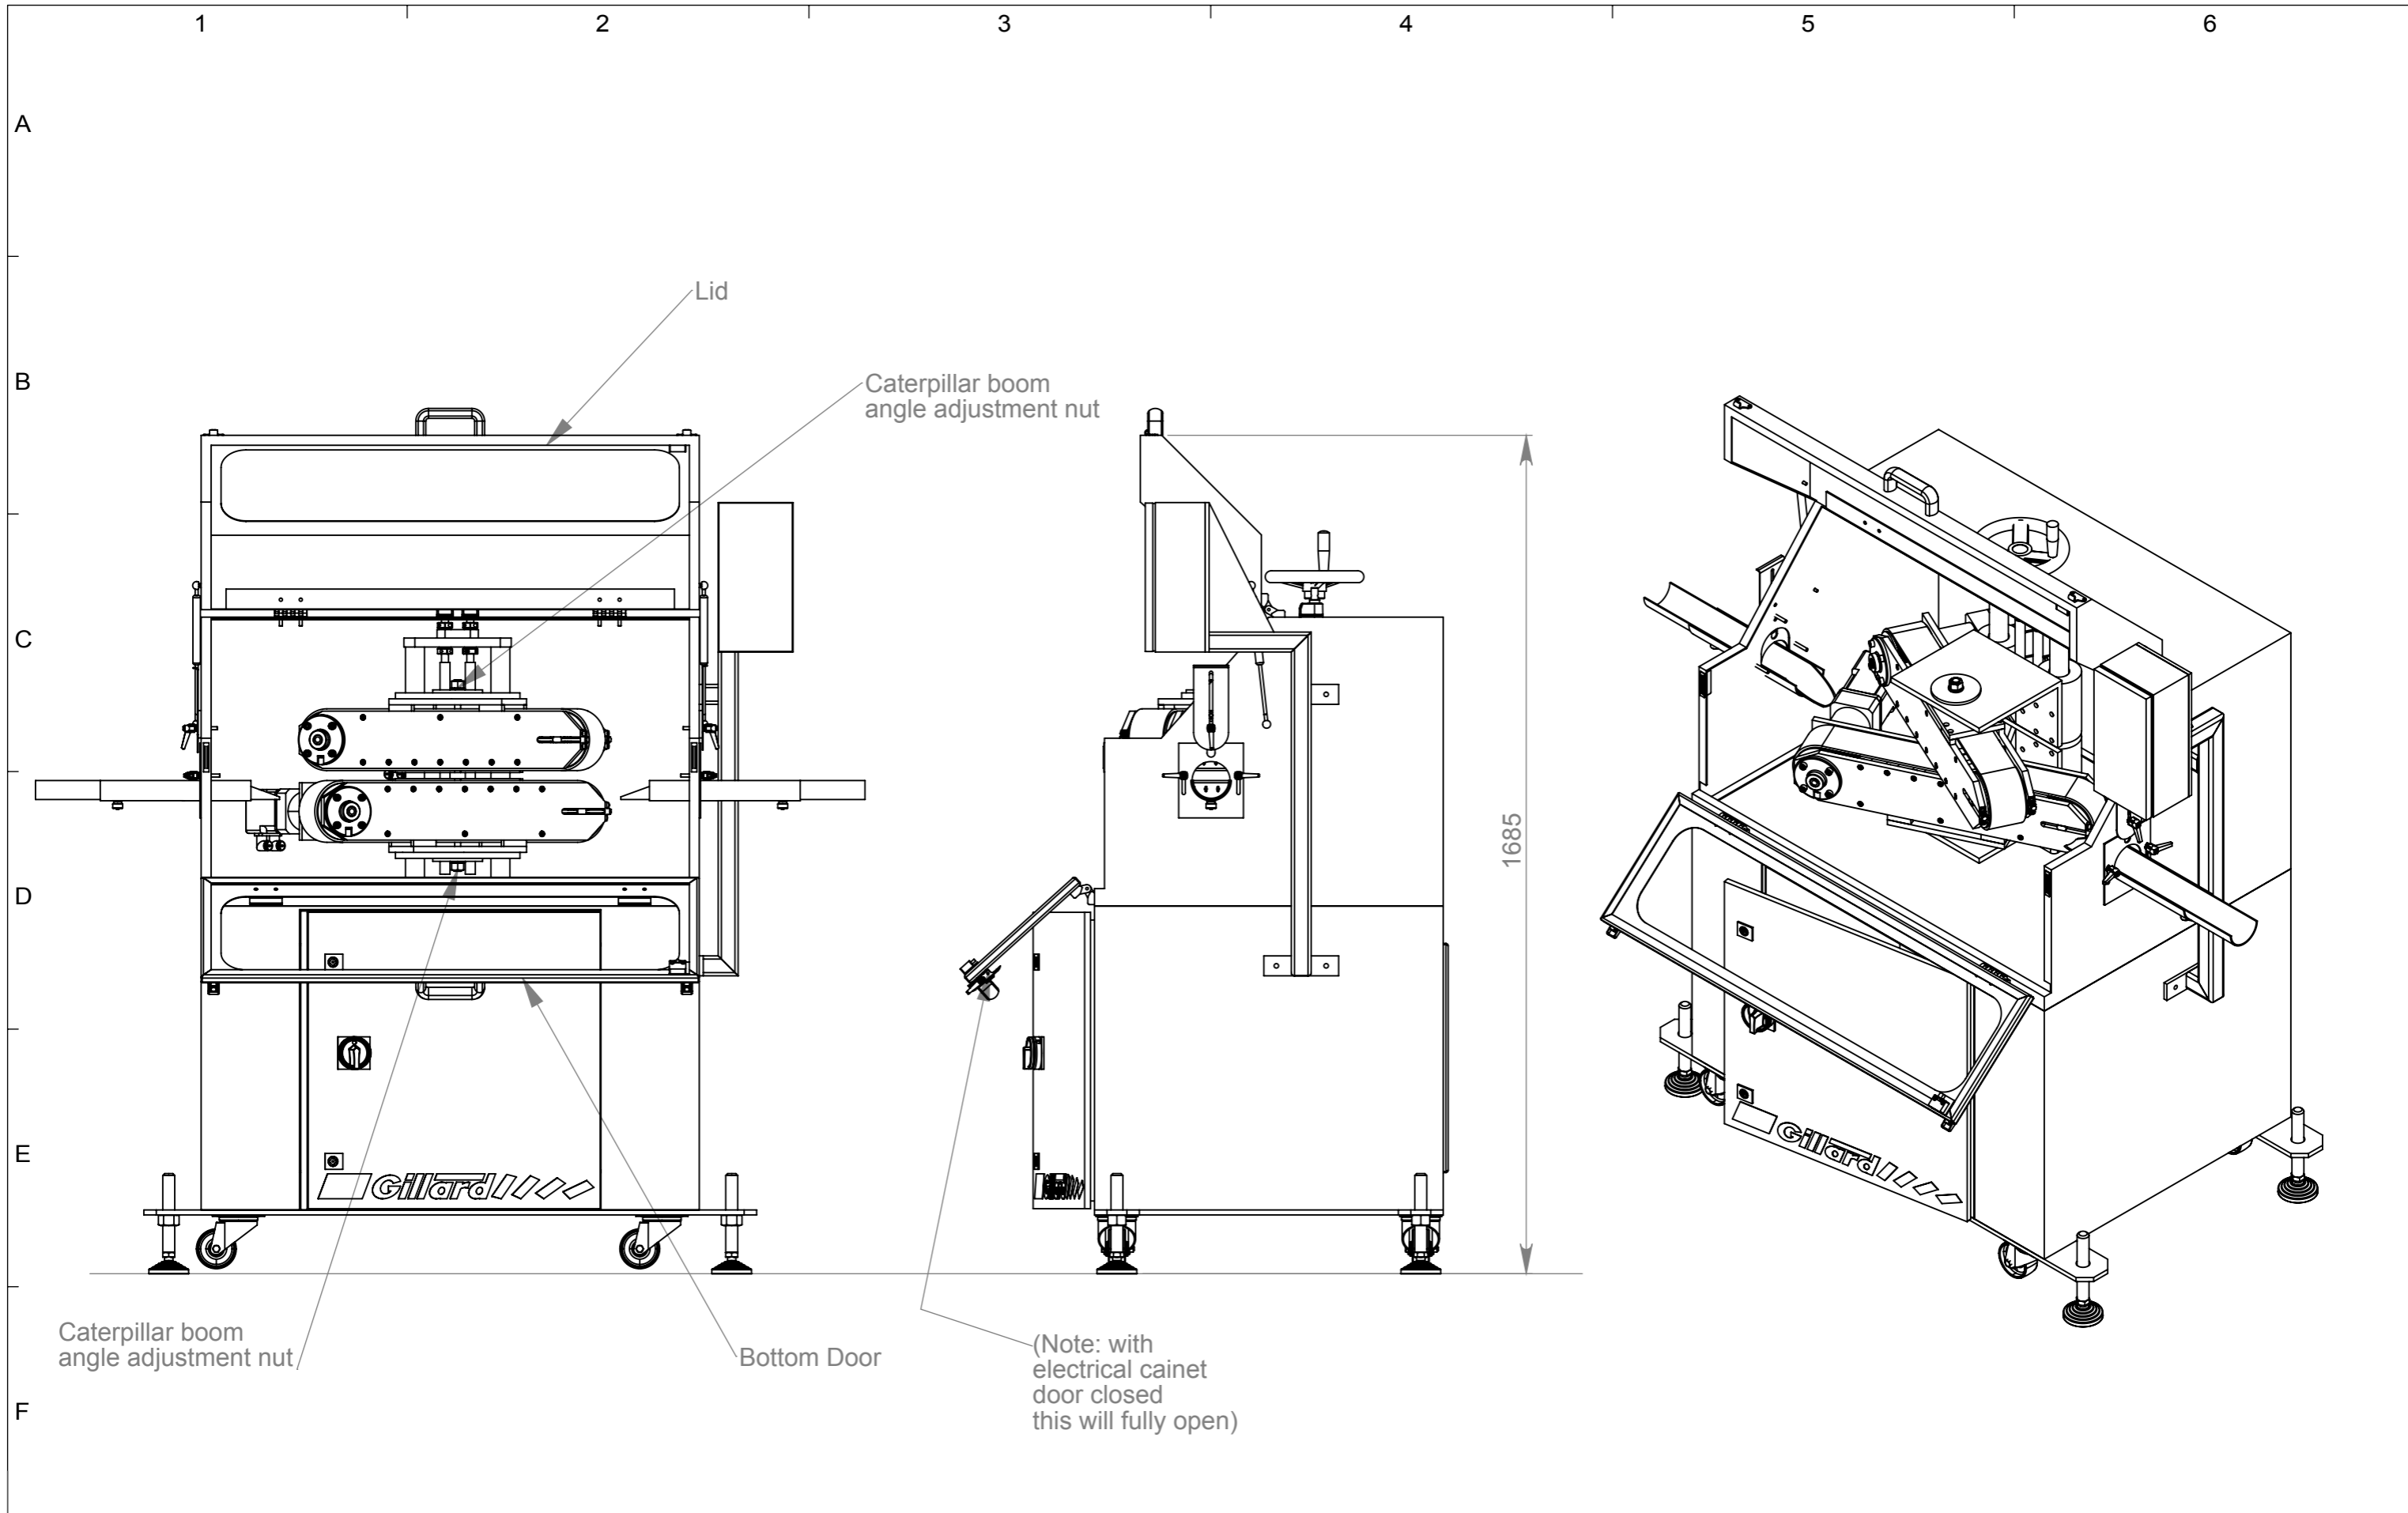

This drawing is the property of Gillard Cutting Technology & must not be copied or shown to third parties without prior written consent.

UNITS	mm	DESCRIPTION
SCALE	1:12	Main Assembly
PROJECTION:		
		DO NOT SCALE DRAWING
SHEET No	1 of 3	General Layout
DRAWING No		7429LA010
		A3

This drawing is the property of Gillard Cutting Technology & must not be copied or shown to third parties without prior written consent.

UNITS	mm	DESCRIPTION
SCALE	1:12	Main Assembly
PROJECTION:		
DO NOT SCALE DRAWING		General Layout
SHEET No	2 of 3	DRAWING No
		7429LA010
		A3

This drawing is the property of Gillard Cutting Technology & must not be copied or shown to third parties without prior written consent.

UNITS	mm	DESCRIPTION
SCALE	1:14	Main Assembly
PROJECTION:		
DO NOT SCALE DRAWING		General Layout
SHEET No	3 of 3	DRAWING No
		7429LA010
		A3